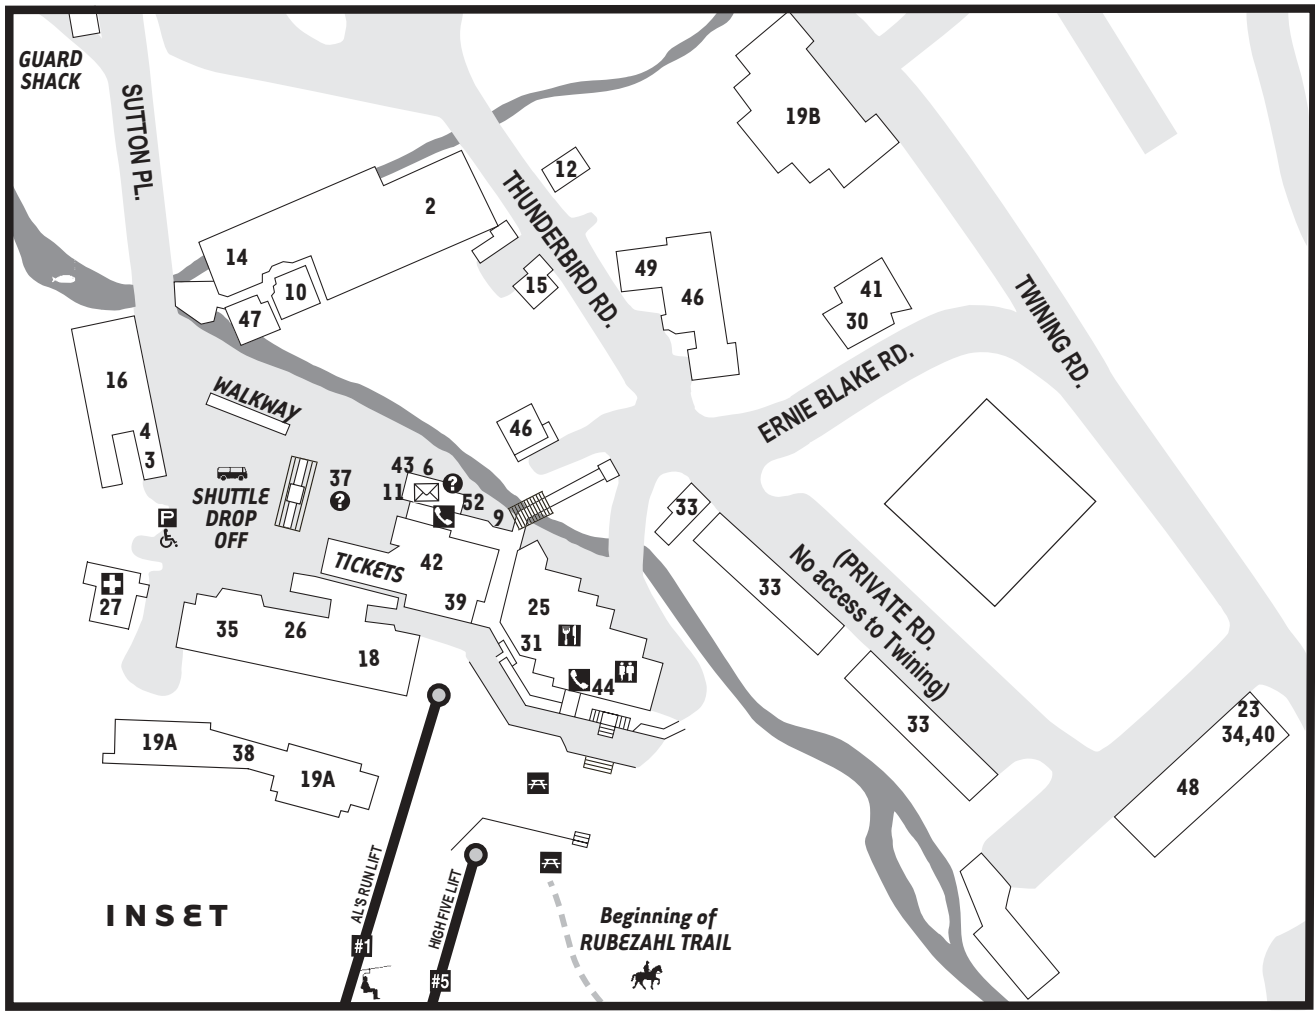

THE VILLAGE OF  
**Taos Ski Valley**  
 CHAMBER OF COMMERCE

Legend			
Activities			

Map **number** indicates merchant's location  
 These maps are not to scale

Courtesy of Village of Taos Ski Valley Chamber of Commerce, 800.517.9816. Map by ©Webb Design Inc., Taos. 12/05